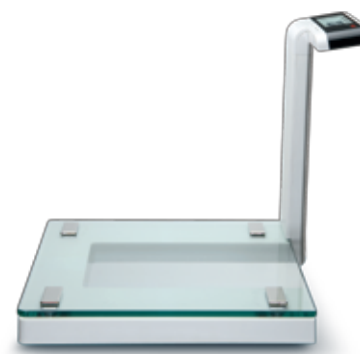

seca cursa 818

In this case the bottom is right at the top.

- Analysis of body fat and body water. For better control.
- Keyboard at half pedestal. For easy entry of personal data.
- Large LCD figures. For easy reading.
- More than 165 years of experience. For maximum precision.
- From the global market leader for medical weighing and measuring.

seca cursa 818:

In this case, practical is also beautiful.

Take a look at the generous display. Even though it is located at half height, it can be read very easily. Incidentally, this is also due to the fact that the LCD tips forward towards the viewer.

In this case, luxury is also unobtrusive.

Full pedestal, half pedestal. seca fulfils every customer desire. With a scale that is tastefully unobtrusive even though it has everything: fat measurement, water measurement, safety glass, mounting elements of brushed stainless steel. So users feel right on top, even at half height. This scale is for users who need to pay attention to their health or who are currently working on their bodies. In short, for people who are reliant on exact measuring results.

In this case, elegant is also robust.

This scale speaks for itself: high-quality materials that catch the eye. An 8-millimetre-thick glass platform made of single-pane safety glass is generously coated with optically transparent ITO (Indium Tin Oxide), which is particularly conductive and guarantees uninterrupted skin contact during measuring. It keeps its promise of maximum precision during measuring. Scales from seca have long been renowned for their low tolerances, which are now in seca personal scales and the best in the private sphere.